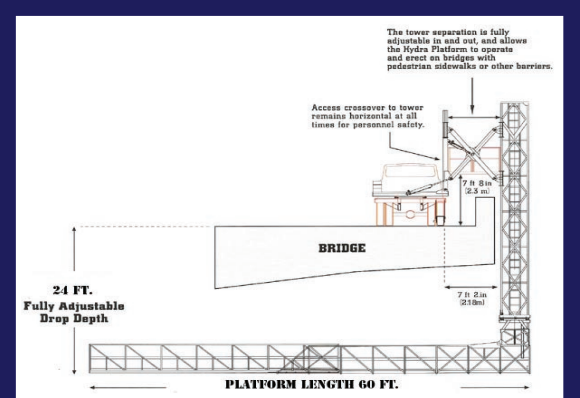

# HYDRA PLATFORM INSPECTION RIG FOR LEASE AVAILABLE NATIONWIDE

- › PATENTED TOWER SEPARATION SYSTEM
- › 60' PLATFORM WITH 1,400 LB. CAPACITY
- › EASY ACCESS TO PLATFORM LADDER
- › SELF-ERECTING/SELF PROPELLED
- › VOICE ACTIVATED COMMUNICATION SYSTEM
- › 180 DEGREE ROTATION
- › 24' REACH BELOW DECK
- › REQUIRES ONLY ONE LANE FOR OPERATION