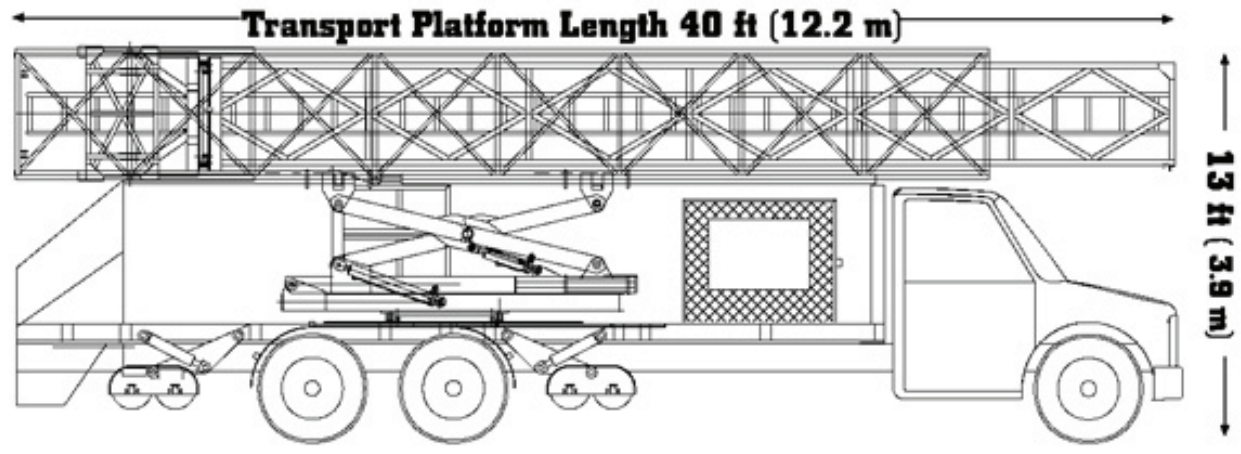

# HYDRA PLATFORM INSPECTION RIG FOR LEASE AVAILABLE NATIONWIDE

- › PATENTED TOWER SEPARATION SYSTEM
- › 60' PLATFORM WITH 1,400 LB. CAPACITY
- › EASY ACCESS TO PLATFORM LADDER
- › SELF-ERECTING/SELF PROPELLED
- › VOICE ACTIVATED COMMUNICATION SYSTEM
- › 180 DEGREE ROTATION
- › 24' REACH BELOW DECK
- › REQUIRES ONLY ONE LANE FOR OPERATION